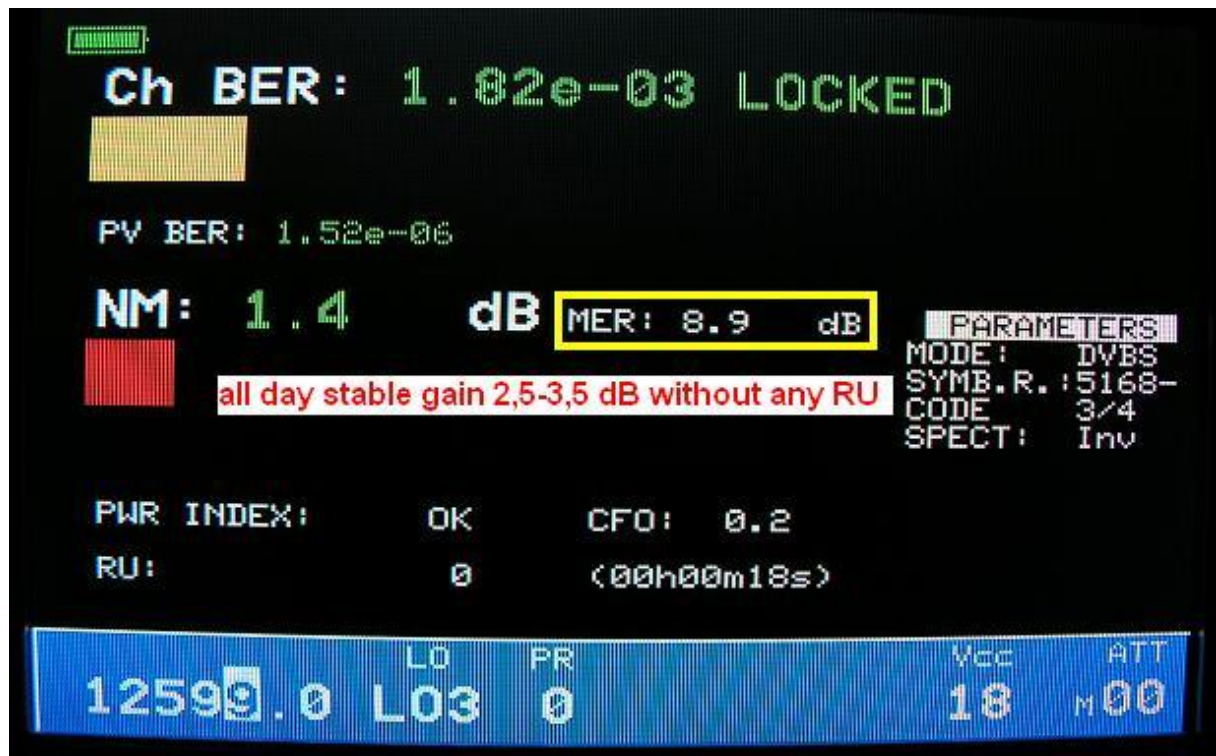

tp 12S - Southern beam : recommend dish diameter in central Europe : 180-270+ cm

ABS 1 at 75,0° E - Southern beam : 12 599 H ROCD - tp 12S spectrum analysis

CZECH & SLOVAK DX SATELLITE CLUB

DXSATCS NEWS FROM THE ORBIT:

Telecast name : ROCD

Satellite name : ABS 1 at 75,0°E

Frequency : 12 599 MHz tp 12S

Standard : DVB/MPEG-2 + CA Irdeto 2

Polarity : H

SR : 5 168

FEC : 3/4

Antenna diameter : KU band Southern SPOT 180-270+ cm