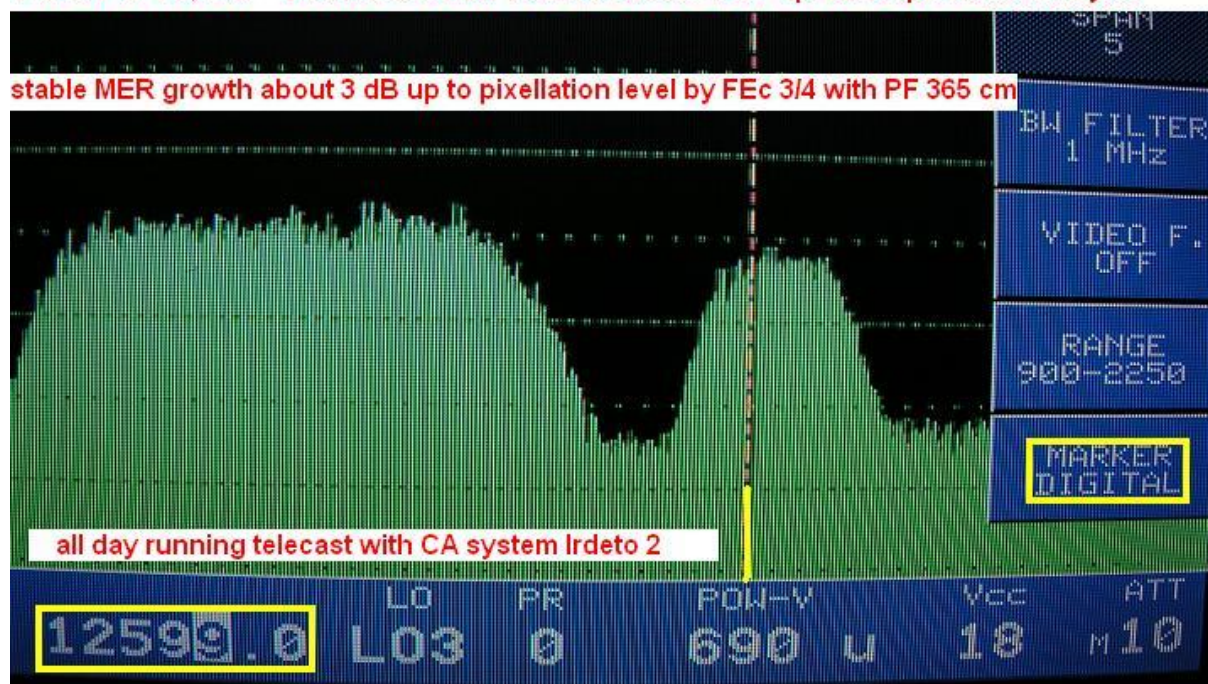

tp 12S - Southern beam : recommend dish diameter in central Europe : 180-270+ cm

ABS 1 at 75,0° E - Southern beam : 12 599 H ROCD - tp 12S spectrum analysis

CZECH & SLOVAK DX SATELLITE CLUB

DXSATCS NEWS FROM THE ORBIT:

Telecast name : ROCD

Satellite name : ABS 1 at 75,0°E

Frequency : 12 599 MHz tp 12S

Standard : DVB/MPEG-2 + CA Irdeto 2

Polarity : H

SR : 5 168

FEC : 3/4

Antenna diameter : KU band Southern SPOT 180-270+ cm