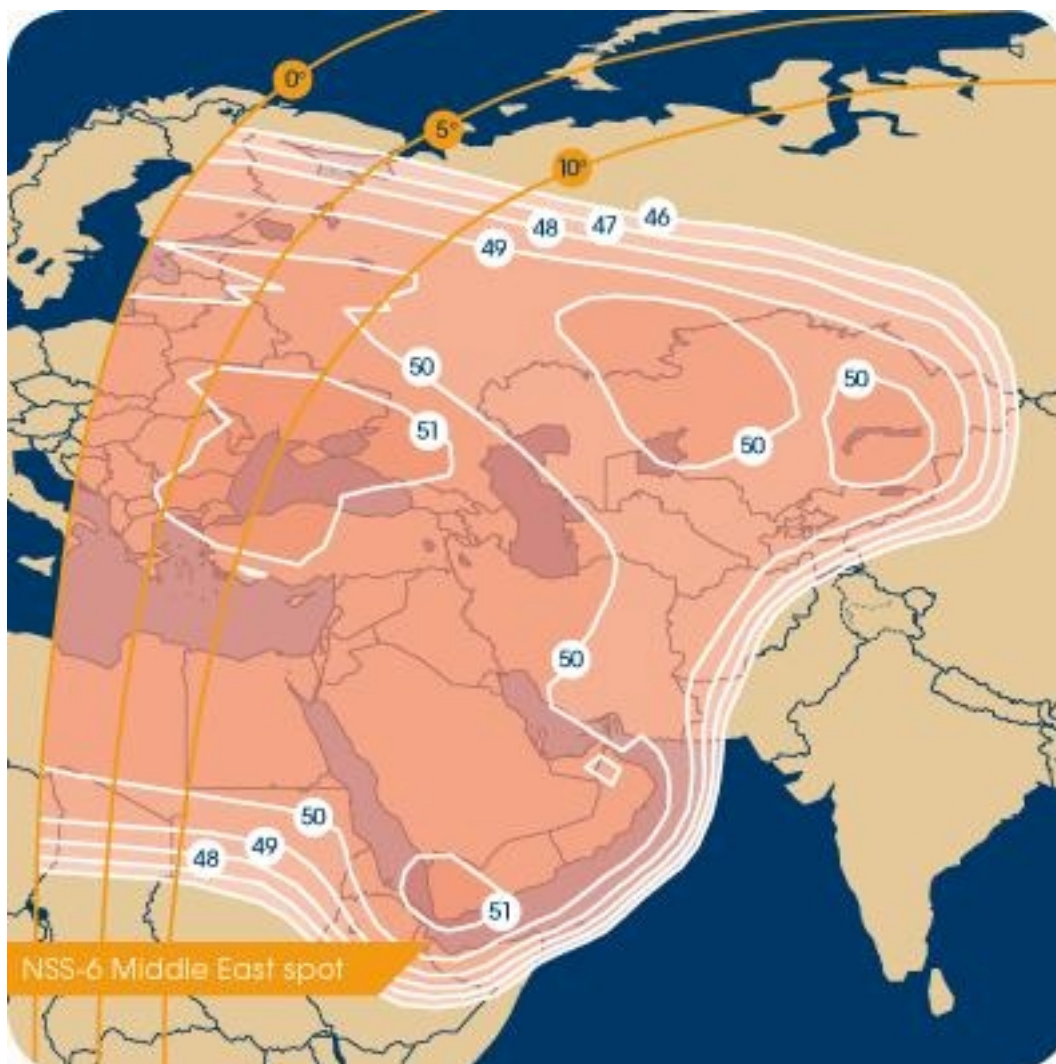

Manhattan

Middle East H spectrum : C-ID lock-in

TP	Freq	S-Rate	Polarity	FEC
1	11588	17771	Horz	7/8
2	11643	16923	Horz	7/8

New carrier frequency 11 643 H and new DATA provider PCRGPM T

IF Frequency 1918 Scan Freq H 11668

Progress  72 %

NSS6(95.0E)

 Please wait

<http://www.dxsatcs.com/>

satellite _ NSS 6 at 95,0°E _ Middle East SPOT _ Elevation angle 1,0°

measurement point : Lučenec / central Slovakia

DX News : New data provider PCRGPMPT on new carrier frequency 11 643 MHz

CZECH & SLOVAK **DX** SATELLITE CLUB

DC

NETWORK INFORMATION TABLE
NETWORK NAME: NOT AVAIL

PROGRAM INDEX

1 PCRGPMT

1 PROGRAMMES ON THE NETWORK

	LD	PR	Vcc	ATT
11643.0	L02	0	18	M00