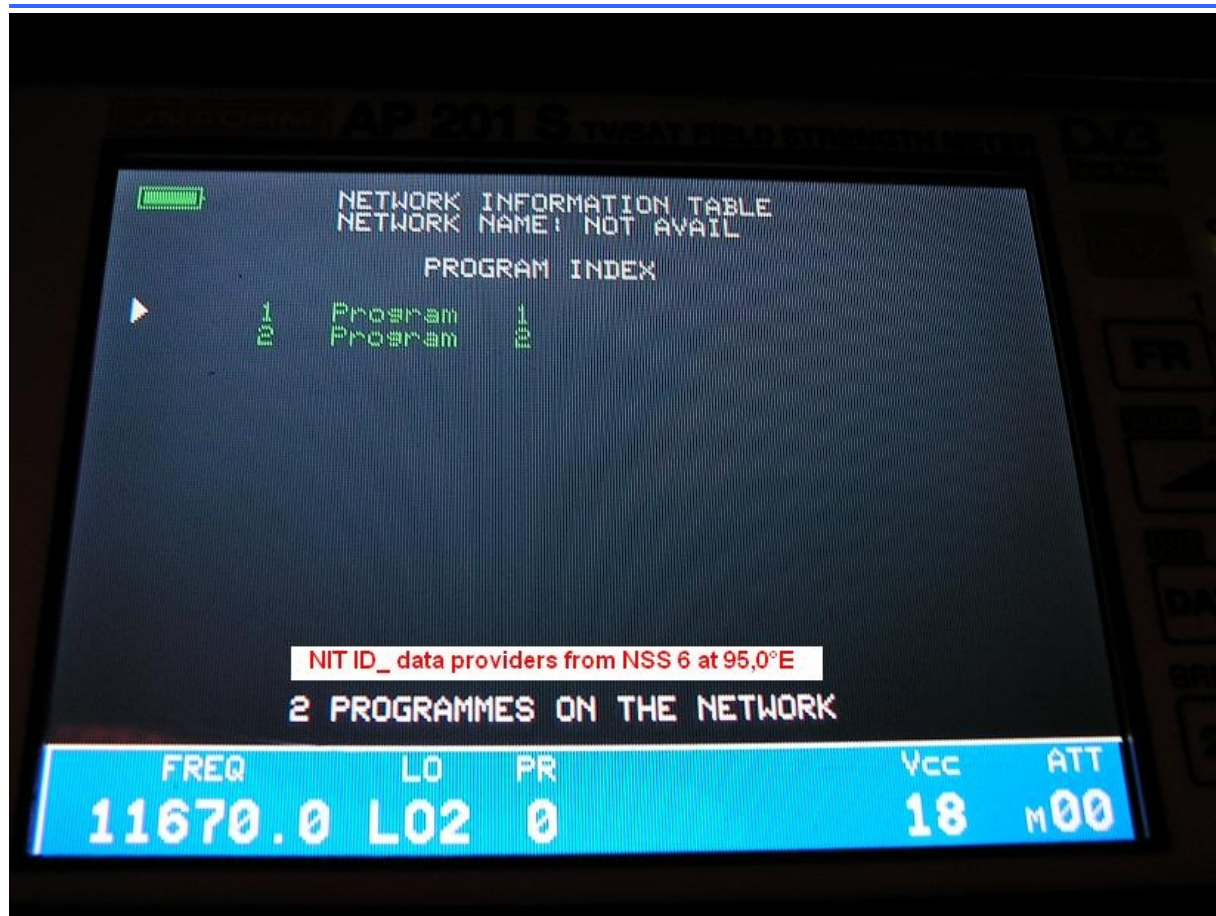

Satellite NSS 6 at 95,0°E - Middle East SPOT in the reception zone central Slovakia with PF 365 cm : Quality diagnostics by two NSS 6 data providers

Highest gainings back up from the orbital position 95,0°E >> this data carrier is best for the first locking by dish hunting with d=100+ cm

CZECH & SLOVAK DX SATELLITE CLUB

data providers from satellite NSS 6 at 95,0°E : 11 165 V & 11 670 MHz

<http://web2.dxsatcs.66.sk/php66/index.php?str=4>

Satellite name : NSS 6 at 95,0°E – Middle East beam

Frequency : 11 165 MHz + 11 670 MHz

Polarity : V

SR : 5000 _ 18 069

FEC : $\frac{3}{4}$ _ 7/8

CZECH & SLOVAK SATELLITE DX CLUB <http://dxsatcs.com>

SATELLITE ENGINEERING C & KU band

Roman Dávid - author <http://dxsatcs.com/>