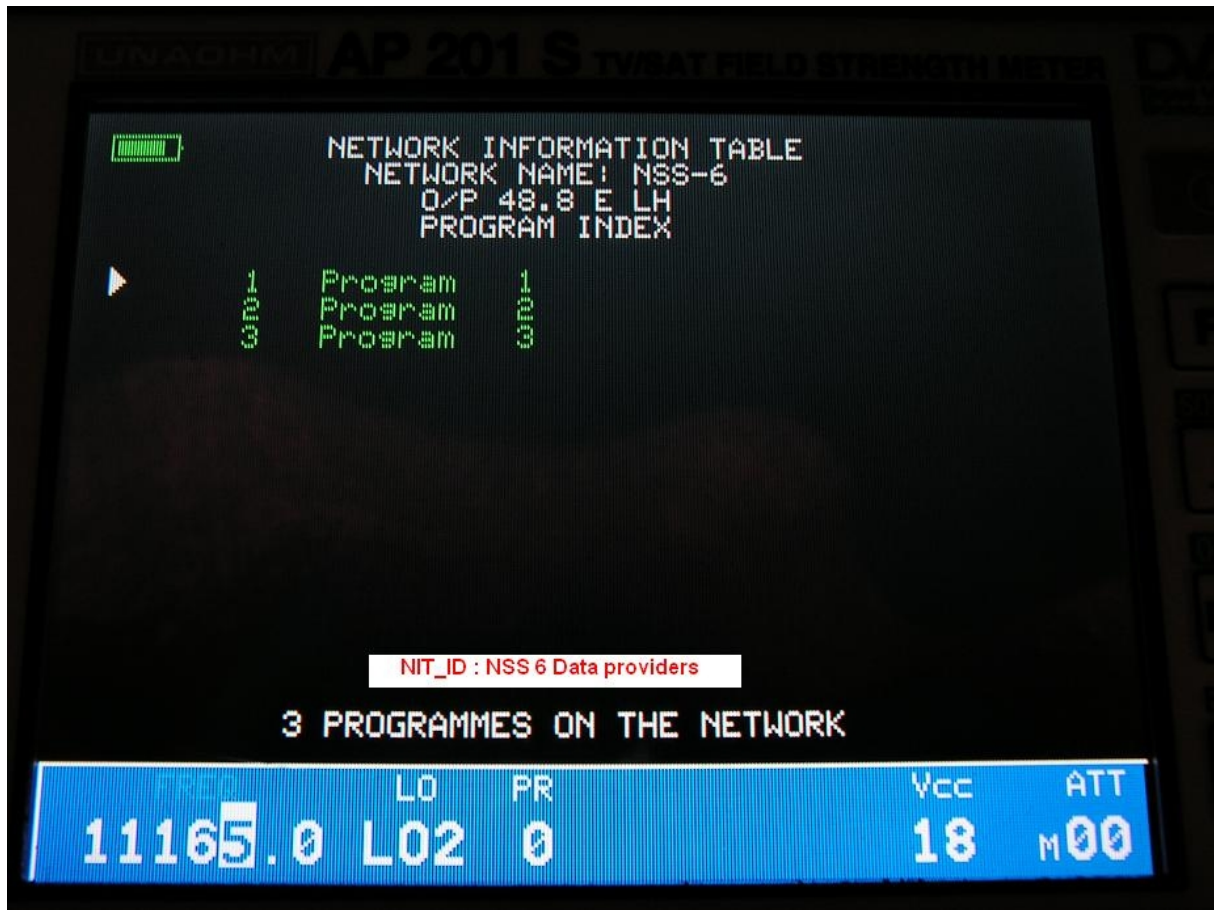

Satellite NSS 6 at 95,0°E - Middle East SPOT in the reception zone central Slovakia with PF 365 cm : Quality diagnostics by two NSS 6 data providers

Highest gainings back up from the orbital position 95,0°E >> this data carrier is best for the first locking by dish hunting with d=100+ cm

CZECH & SLOVAK DX SATELLITE CLUB

data providers from satellite NSS 6 at 95,0°E : 11 165 V & 11 670 MHz

<http://web2.dxsatcs.66.sk/php66/index.php?str=4>

Satellite name : NSS 6 at 95,0°E – Middle East beam

Frequency : 11 165 MHz + 11 670 MHz

Polarity : V

SR : 5000 _ 18 069

FEC : $\frac{3}{4}$ _ 7/8

CZECH & SLOVAK SATELLITE DX CLUB <http://dxsatcs.com>

SATELLITE ENGINEERING C & KU band

Roman Dávid - author <http://dxsatcs.com/>