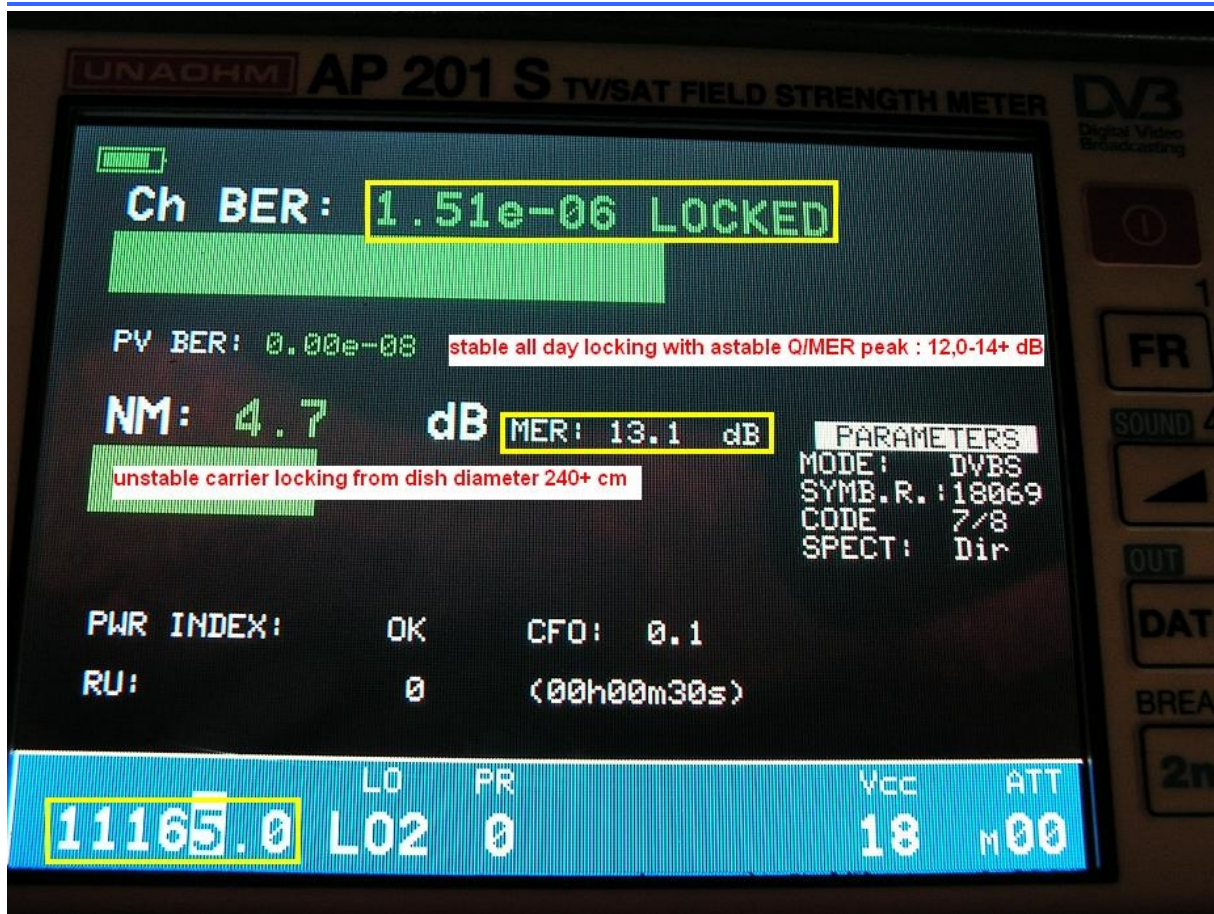

Satellite NSS 6 at 95,0°E - Middle East SPOT in the reception zone central Slovakia with PF 365 cm : Quality diagnostics by two NSS 6 data providers

Highest gainings back up from the orbital position 95,0°E >> this data carrier is best for the first locking by dish hunting with d=100+ cm

CZECH & SLOVAK DX SATELLITE CLUB

data providers from satellite NSS 6 at 95,0°E : 11 165 V & 11 670 MHz

<http://web2.dxsatcs.66.sk/php66/index.php?str=4>

Satellite name : NSS 6 at 95,0°E – Middle East beam

Frequency : 11 165 MHz + 11 670 MHz

Polarity : V

SR : 5000 _ 18 069

FEC : $\frac{3}{4}$ _ 7/8

CZECH & SLOVAK SATELLITE DX CLUB <http://dxsatcs.com>

SATELLITE ENGINEERING C & KU band

Roman Dávid - author <http://dxsatcs.com/>