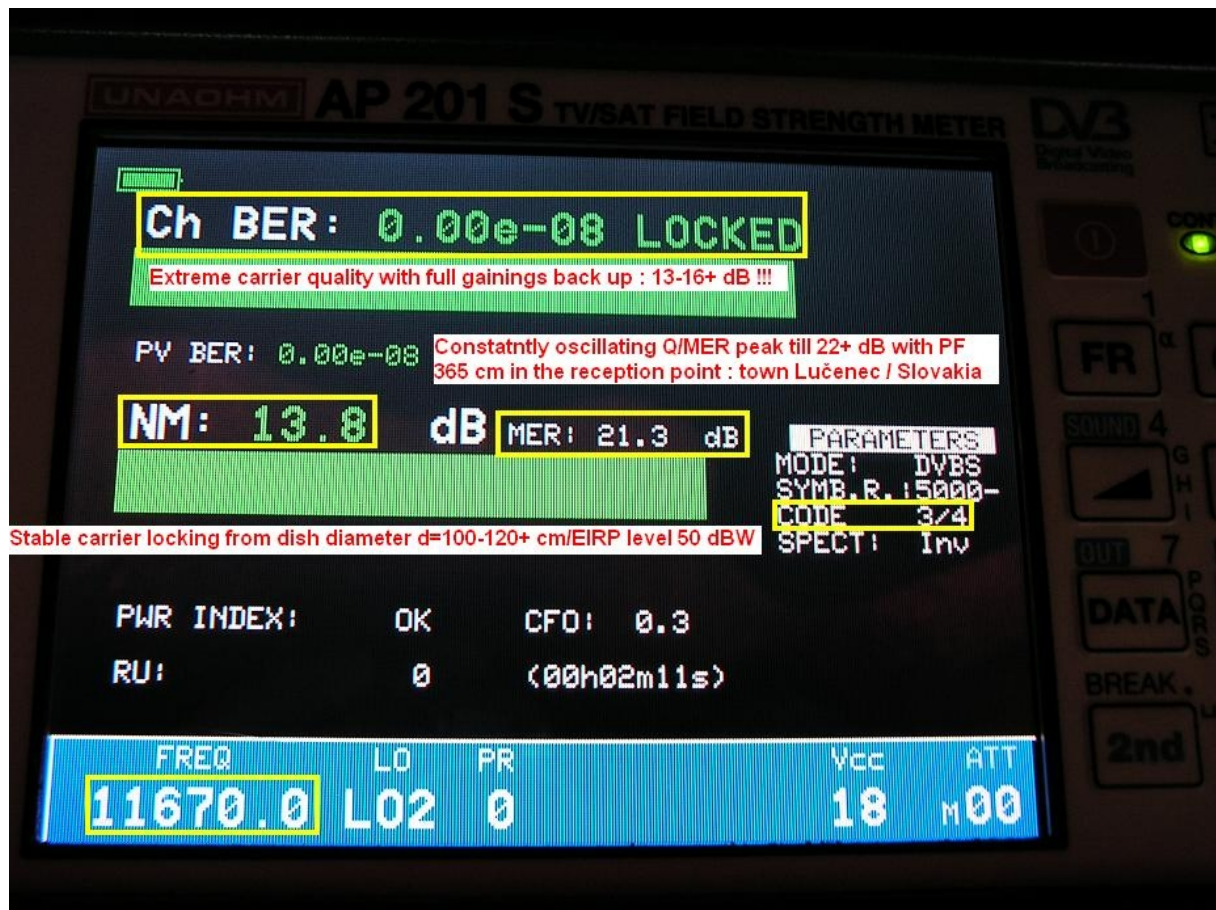

Satellite NSS 6 at 95,0°E - Middle East SPOT in the reception zone central Slovakia with PF 365 cm : Quality diagnostics by two NSS 6 data providers

Highest gainings back up from the orbital position 95,0°E >> this data carrier is best for the first locking by dish hunting with d=100+ cm

CZECH & SLOVAK DX SATELLITE CLUB

data providers from satellite NSS 6 at 95,0°E : 11 165 V & 11 670 MHz

<http://web2.dxsatcs.66.sk/php66/index.php?str=4>

Satellite name : NSS 6 at 95,0°E – Middle East beam

Frequency : 11 165 MHz + 11 670 MHz

Polarity : V

SR : 5000 _ 18 069

FEC : $\frac{3}{4}$ _ 7/8

CZECH & SLOVAK SATELLITE DX CLUB <http://dxsatcs.com>

SATELLITE ENGINEERING C & KU band

Roman Dávid - author <http://dxsatcs.com/>