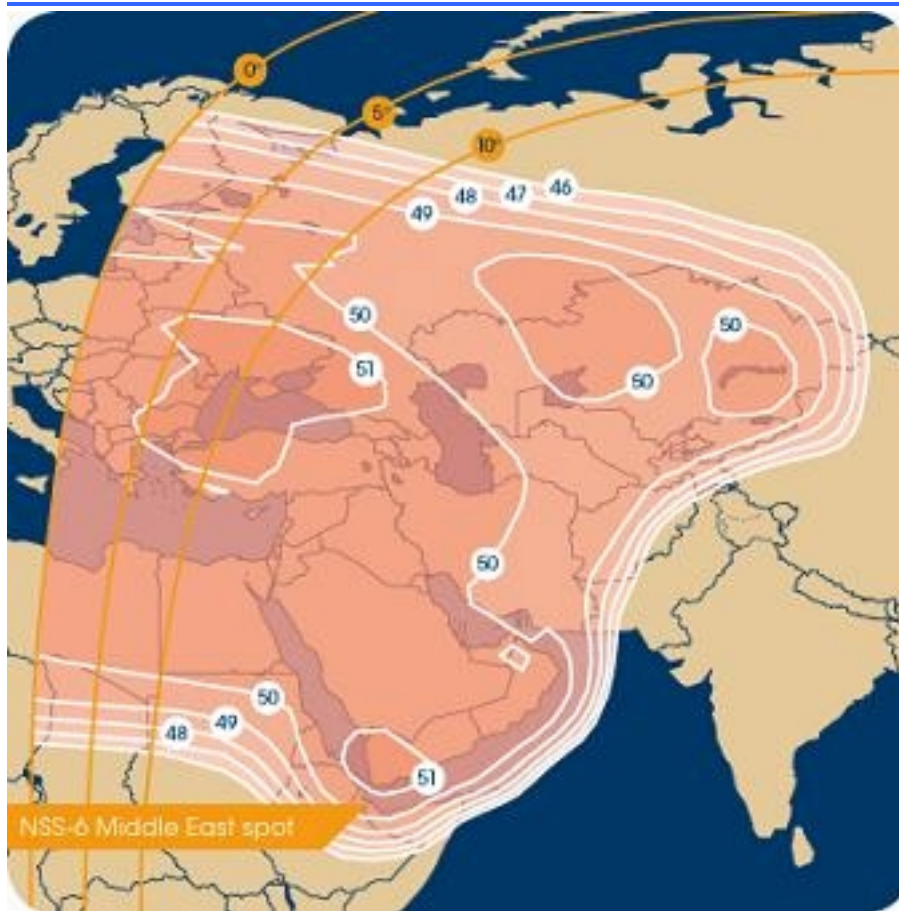

Satellite NSS 6 at 95,0°E - Middle East SPOT in the reception zone central Slovakia with PF 365 cm : Quality diagnostics by two NSS 6 data providers

Highest gainings back up from the orbital position 95,0°E >> this data carrier is best for the first locking by dish hunting with d=100+ cm

CZECH & SLOVAK DX SATELLITE CLUB

data providers from satellite NSS 6 at 95,0°E : 11 165 V & 11 670 MHz

<http://web2.dxsatcs.66.sk/php66/index.php?str=4>

Satellite name : NSS 6 at 95,0°E – Middle East beam

Frequency : 11 165 MHz + 11 670 MHz

Polarity : V

SR : 5000 _ 18 069

FEC : $\frac{3}{4}$ _ 7/8

CZECH & SLOVAK SATELLITE DX CLUB <http://dxsatcs.com>

SATELLITE ENGINEERING C & KU band

Roman Dávid - author <http://dxsatcs.com/>