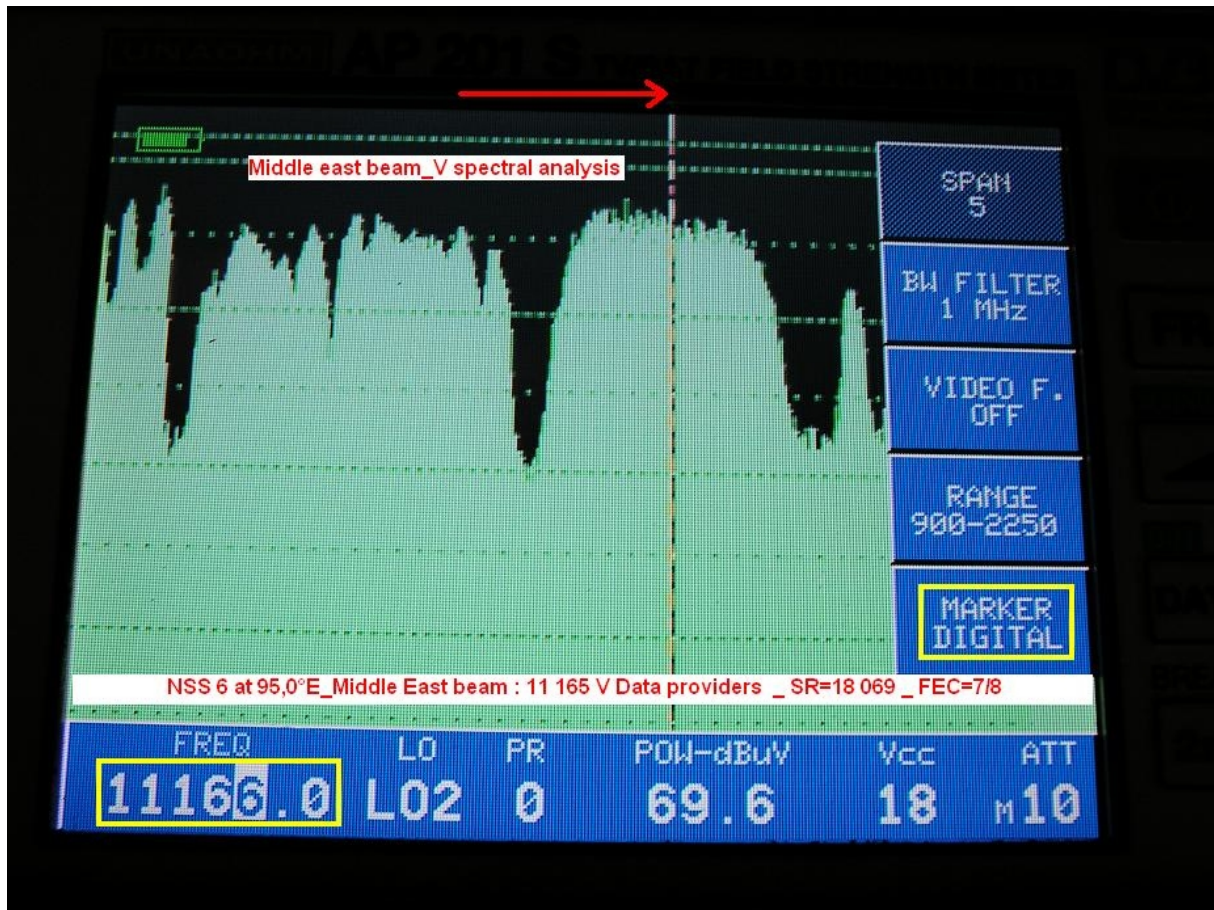

Satellite NSS 6 at 95,0°E - Middle East SPOT in the reception zone central Slovakia with PF 365 cm : Quality diagnostics by two NSS 6 data providers

Highest gainings back up from the orbital position 95,0°E >> this data carrier is best for the first locking by dish hunting with d=100+ cm

CZECH & SLOVAK DX SATELLITE CLUB

data providers from satellite NSS 6 at 95,0°E : 11 165 V & 11 670 MHz

<http://web2.dxsatcs.66.sk/php66/index.php?str=4>

Satellite name : NSS 6 at 95,0°E – Middle East beam

Frequency : 11 165 MHz + 11 670 MHz

Polarity : V

SR : 5000 _ 18 069

FEC : $\frac{3}{4}$ _ 7/8

CZECH & SLOVAK SATELLITE DX CLUB <http://dxsatcs.com>

SATELLITE ENGINEERING C & KU band

Roman Dávid - author <http://dxsatcs.com/>