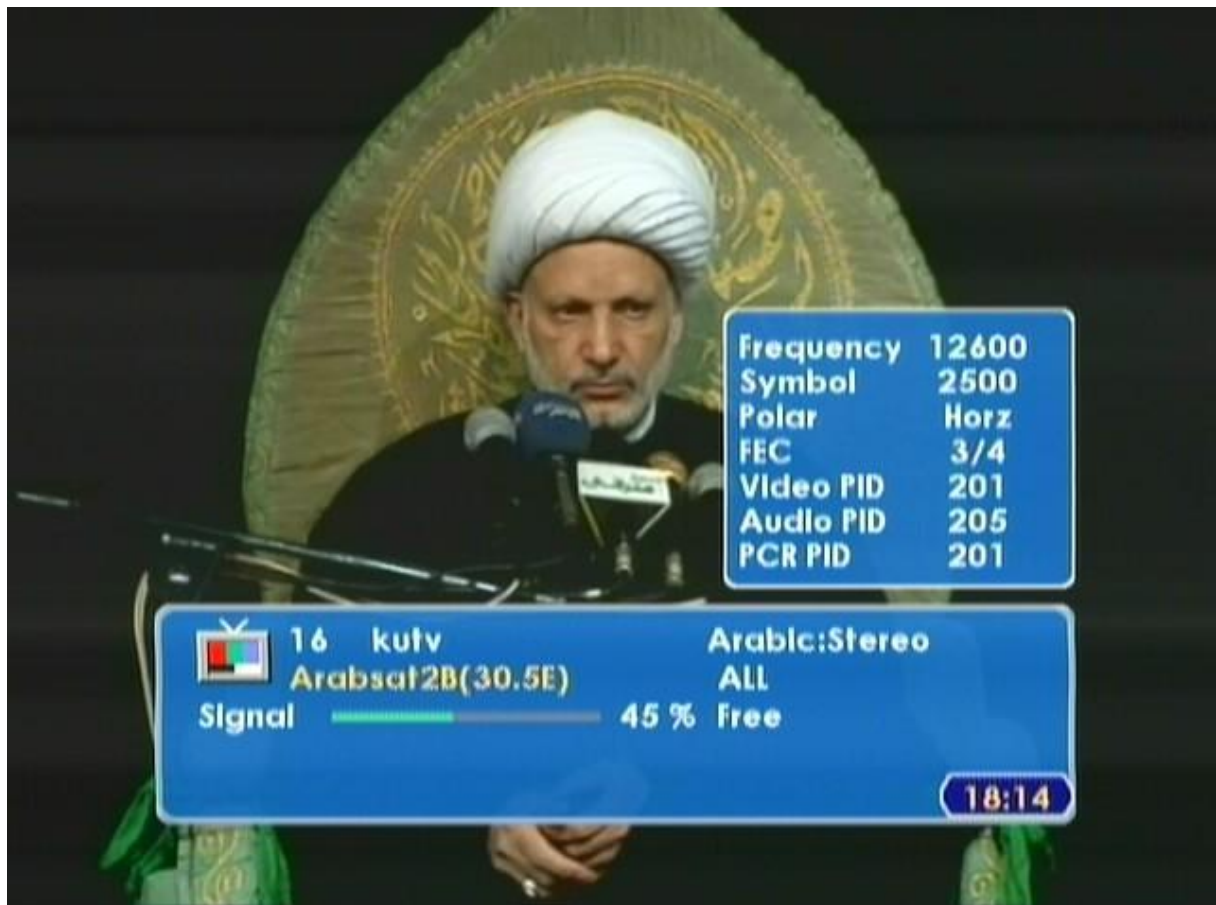

QPSK DIGITAL SAT (BACK = (SPN))
PRMT(MENU) CONST(DIGI) MPEG(TV)

SYMBOL RATE : 2500
CODE : 3/4 Auto
SPECT : In Auto

LOCKED

CFD: 0.3

PWR index: LOW

MER: 6.3 dB

NM : -1.2 dB

RU : 0

(00h00m30s)

Ch BER: $2.56e-02$ pV BER: $5.32e-03$

top DX Kuwait TV feed Arabsat 2B 30,5°E
dish diameter - 300-500+ cm in central EU

CZECH & SLOVAK SATELLITE DX CLUB

DXSATCS TOP DX EXCLUSIVE :

Only for TOP European DX-ers in KU band nr.1 : Kuwait tv use feed link in f=12 600 MHz with NIT name kutv from satellite ARABSAT 2B at 30,5°E :

feed RELAY NIT name : kutv

Satellite name : ARABSAT 2B at 30,5°East

Frequency : 12 600 MHz – KU band

Polarity : H pol

SR : 2 500

FEC : 3/4

Antenna diameter : top DX in region W-N-E Europe 300-500 + cm

EXCLUSIVE HOT NEWS ONLY FROM :