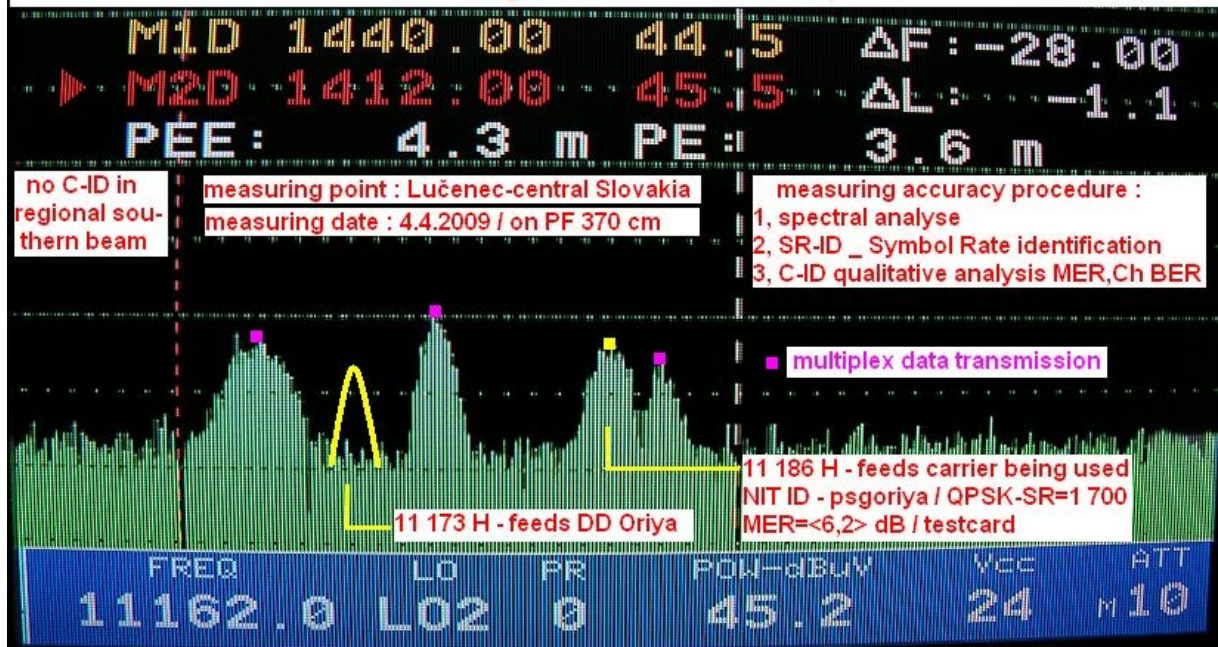

Edusat at 74,0°E _ KU National beam coverage in measuring point Central Slovakia / town Lučenec / .

Edusat 1 at 74,0°E-KU National beam coverage:H / TP 12 / 11 162-11 192 spectrum substance / BW=30 MHz

All from :

SATELLITE ENGINEERING C and KU band

Author: Roman Dávid

Town: Lučenec , Slovak Republic, Eastern Europe

E-mail: roman.david@dxsatcs.com