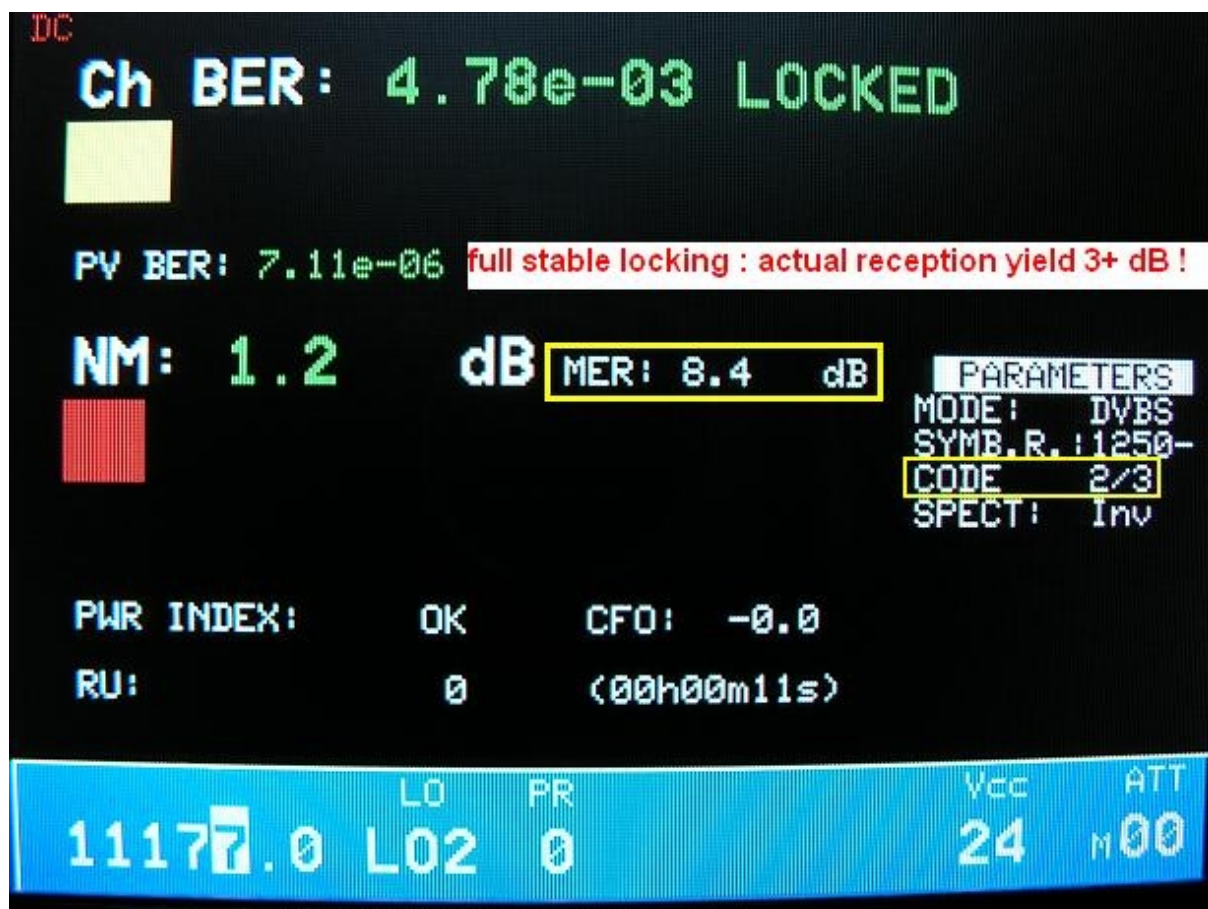

Edusat at 74,0°E _ KU National beam coverage in measuring point Central Slovakia / town Lučenec / .

Edusat 1 at 74,0°E-KU National beam coverage:H / TP 12 / 11 162-11 192 spectrum substance / BW=30 MHz

All from :

SATELLITE ENGINEERING C and KU band

Author: Roman Dávid

Town: Lučenec , Slovak Republic, Eastern Europe

E-mail: roman.david@dxsatcs.com