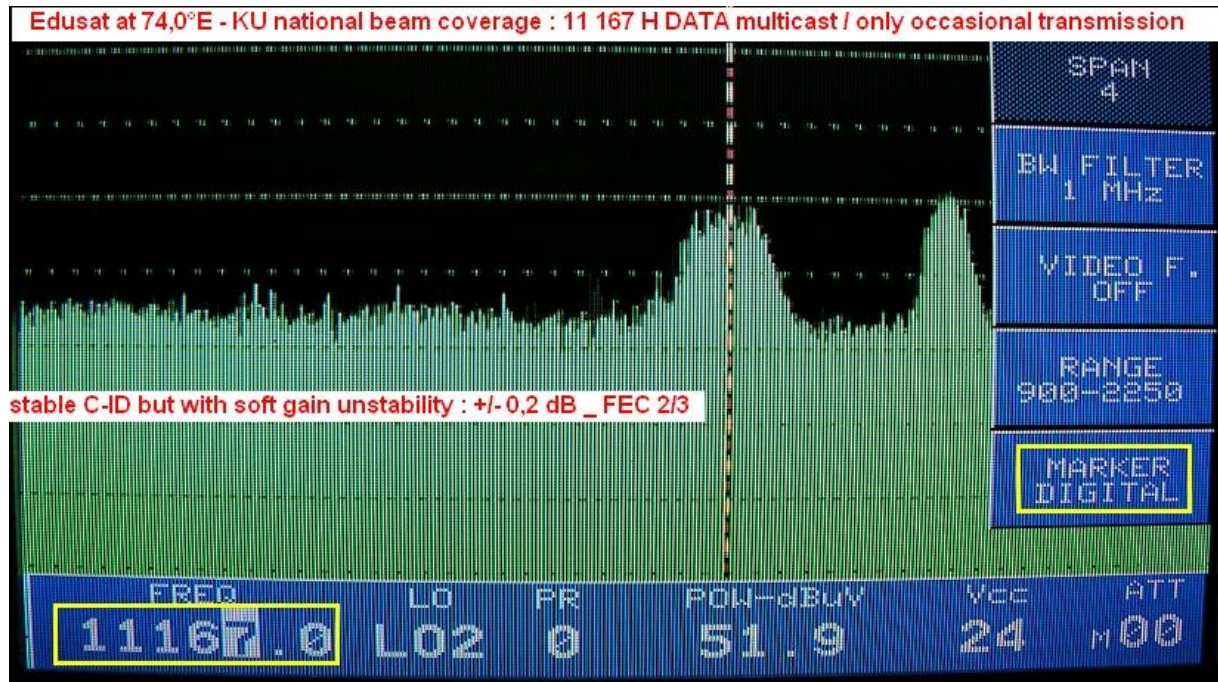

Edusat at 74,0°E _ KU National beam coverage in measuring point Central Slovakia / town Lučenec / .

Edusat 1 at 74,0°E-KU National beam coverage:H / TP 12 / 11 162-11 192 spectrum substance / BW=30 MHz

All from :

SATELLITE ENGINEERING C and KU band

Author: Roman Dávid

Town: Lučenec , Slovak Republic, Eastern Europe

E-mail: roman.david@dxsatcs.com