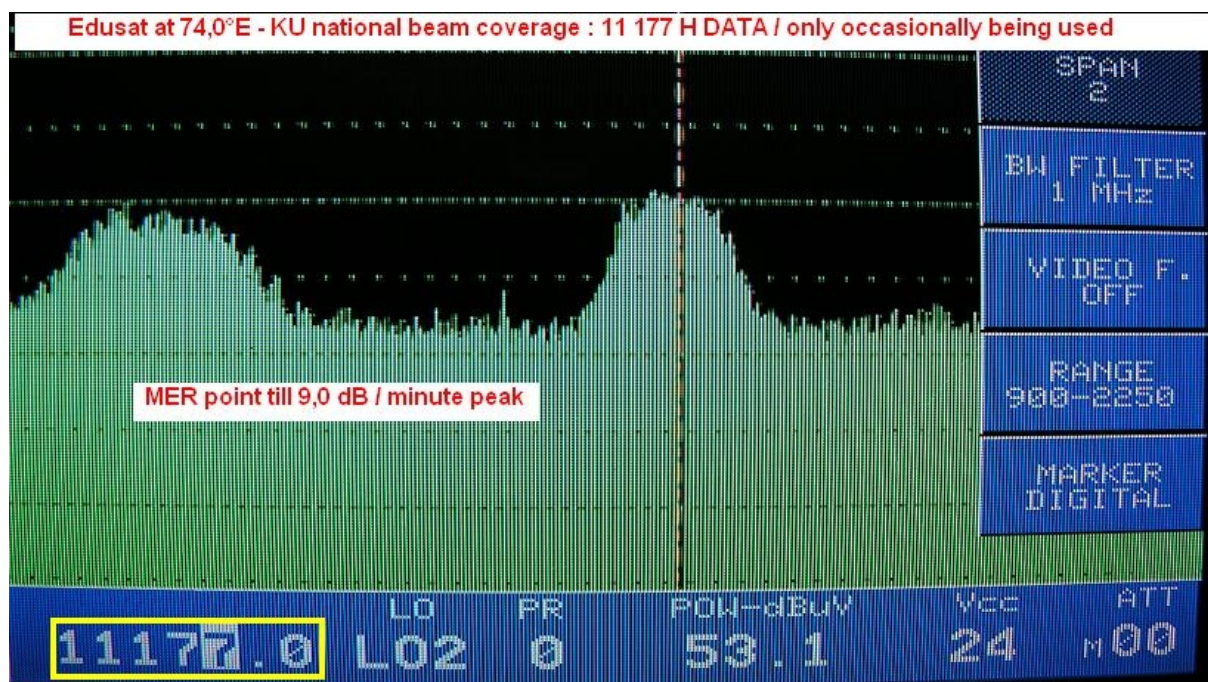

Edusat at 74,0°E _ KU National beam coverage in measuring point Central Slovakia / town Lučenec / .

Edusat 1 at 74,0°E-KU National beam coverage:H / TP 12 / 11 162-11 192 spectrum substance / BW=30 MHz

All from :

SATELLITE ENGINEERING C and KU band

Author: Roman Dávid

Town: Lučenec , Slovak Republic, Eastern Europe

E-mail: roman.david@dxsatcs.com