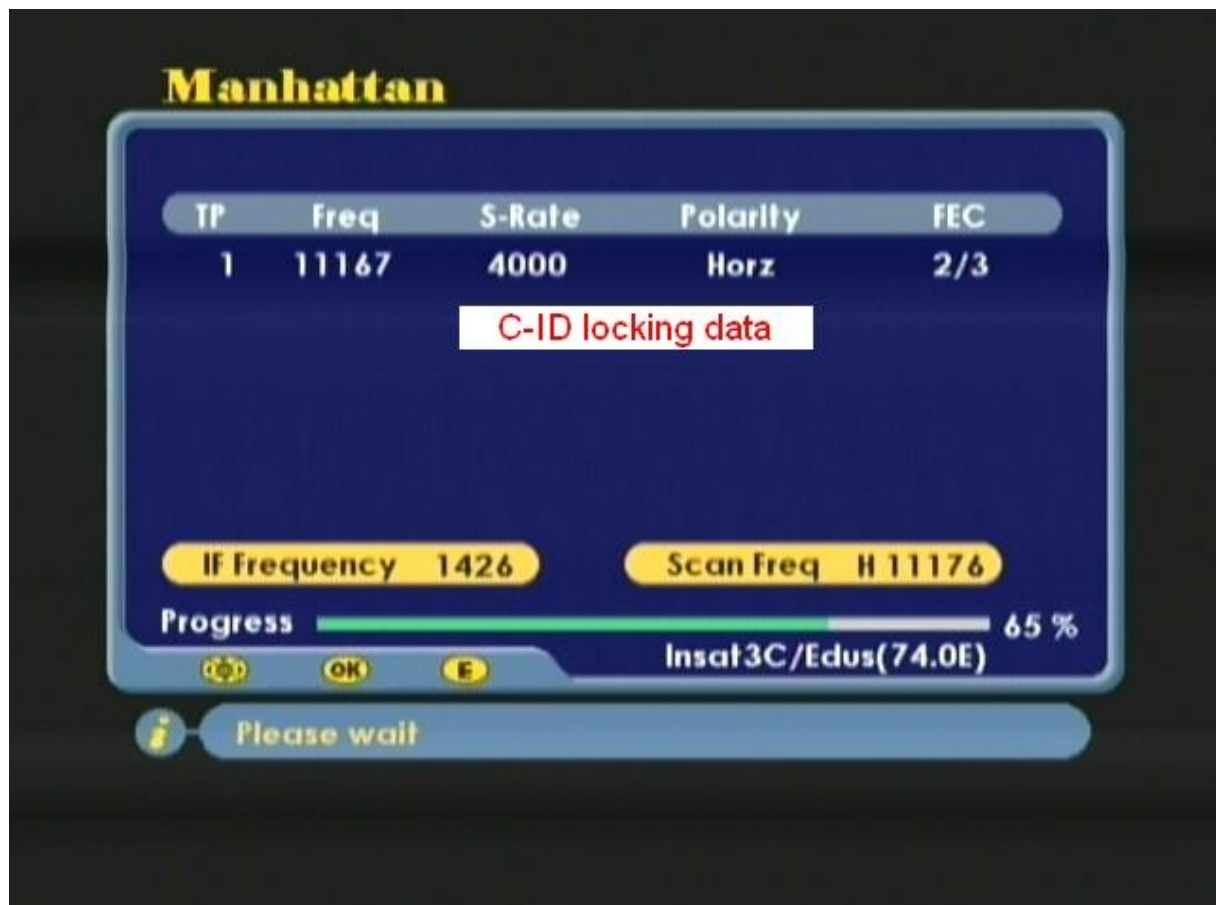

Edusat at 74,0°E _ KU National beam coverage in measuring point Central Slovakia / town Lučenec / .

Edusat 1 at 74,0°E-KU National beam coverage:H / TP 12 / 11 162-11 192 spectrum substance / BW=30 MHz

All from :

SATELLITE ENGINEERING C and KU band

Author: Roman Dávid

Town: Lučenec , Slovak Republic, Eastern Europe

E-mail: roman.david@dxsatcs.com