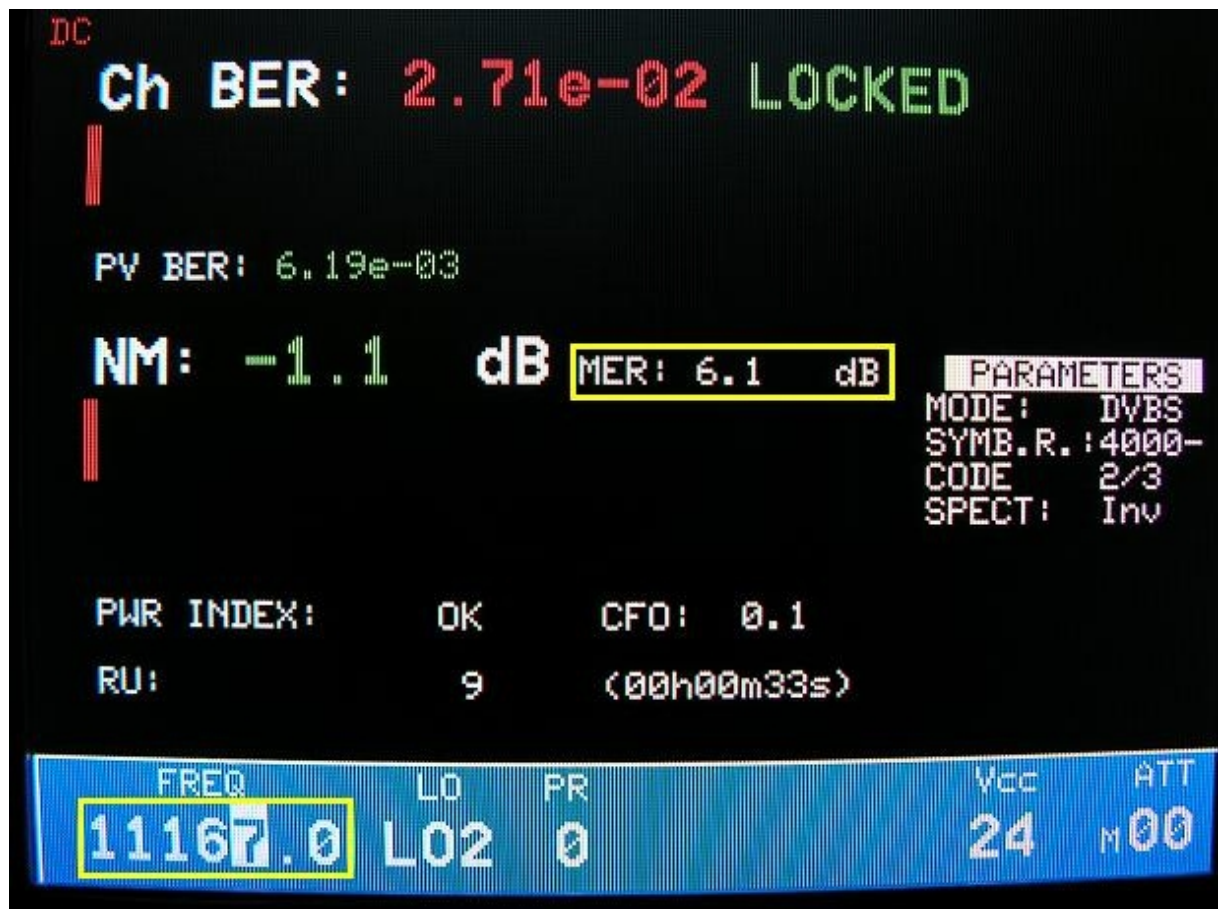

Edusat at 74,0°E _ KU National beam coverage in measuring point Central Slovakia / town Lučenec / .

Edusat 1 at 74,0°E-KU National beam coverage:H / TP 12 / 11 162-11 192 spectrum substance / BW=30 MHz

All from :

SATELLITE ENGINEERING C and KU band

Author: Roman Dávid

Town: Lučenec , Slovak Republic, Eastern Europe

E-mail: roman.david@dxsatcs.com