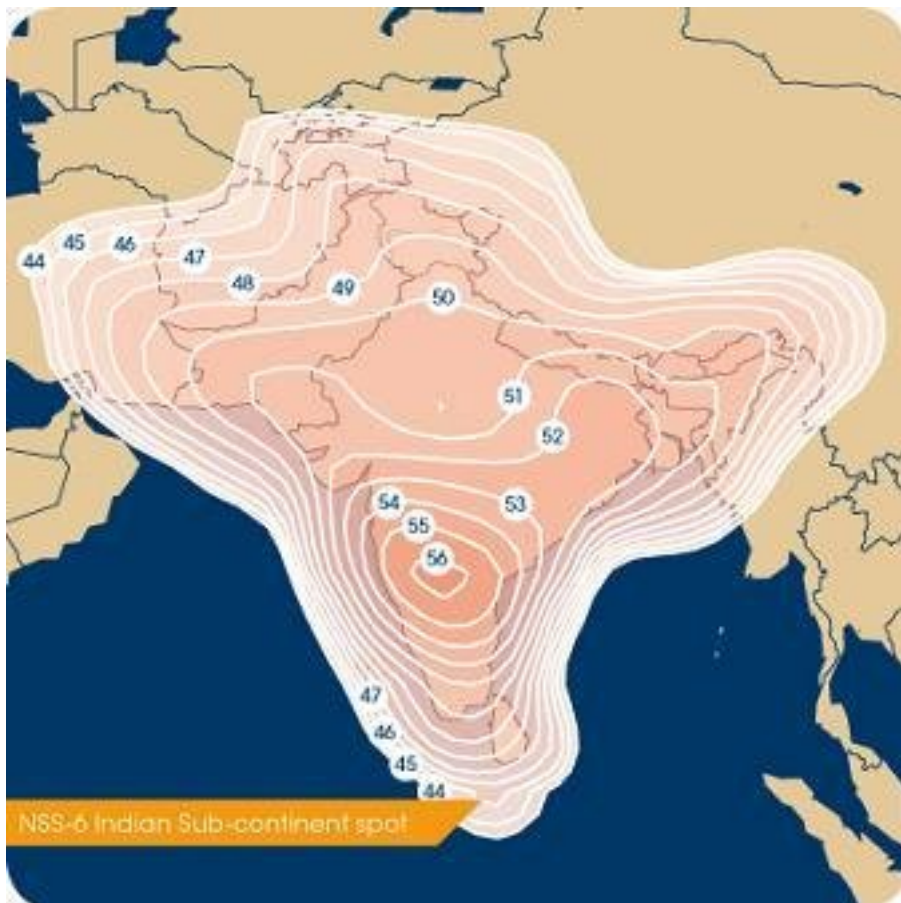

NSS 6 at 95,0°E - KU Indian sub-continent SPOT : Reception report about the last changes from TP INVC3

Quality Q/MER diagnostics : permanently oscillating gainings growth 0,5-3,5 dB by FEC =2/3 dB without any uncorrected reed solomon RU blocks in the locking period 10 minutes / PF 365 in central Slovakia 31.1.2009