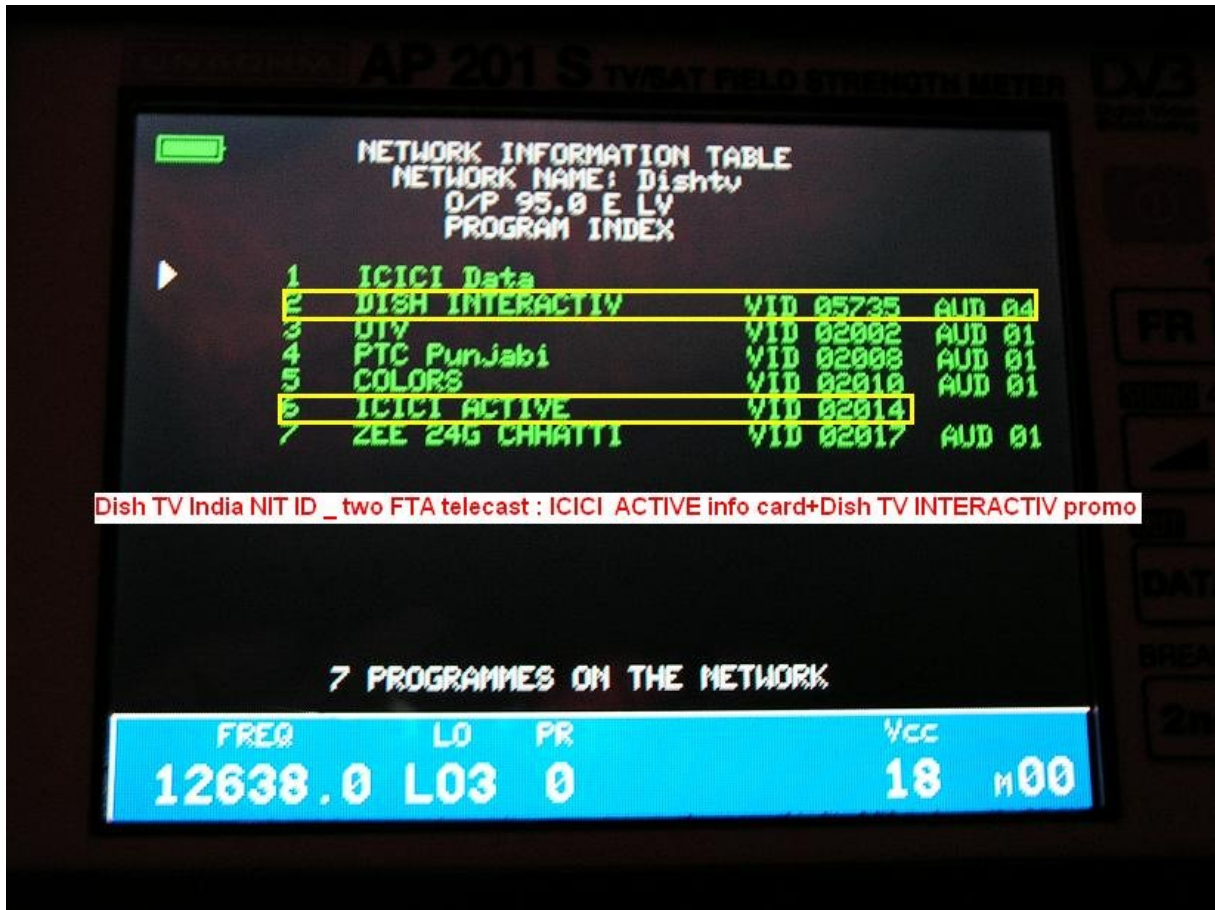

NSS 6 at 95,0°E - KU Indian sub-continent SPOT : Reception report about the last changes from TP INVC3

Quality Q/MER diagnostics : permanently oscillating gainings growth 0,5-3,5 dB by FEC =2/3 dB without any uncorrected reed solomon RU blocks in the locking period 10 minutes / PF 365 in central Slovakia 31.1.2009

FREQ 12638.0 LO L03 PR 0 Vcc 18 ATT M00

NETWORK INFORMATION TABLE
NETWORK NAME: Dishtv
O/P 95.0 E LV
PROGRAM INDEX

1	ICICI Data			
2	DISH INTERACTIV	VID 05735	AUD 04	
3	OTV	VID 02002	AUD 01	
4	PTC Punjab	VID 02005	AUD 01	
5	COLORS	VID 02010	AUD 01	
6	ICICI ACTIVE	VID 02014	AUD 01	
7	ZEE TV	VID 02017	AUD 01	

ICICI ACTIVE
Press the red button to enter

7 PROGRAMMES ON THE NETWORK

FREQ 12638.0 LO L03 PR 0 Vcc 18 ATT M00

CZECH & SLOVAK DX SATELLITE CLUB

dish tv India : last changes from TP INVC3

<http://web2.dxsatcs.66.sk/php66/index.php?str=4>