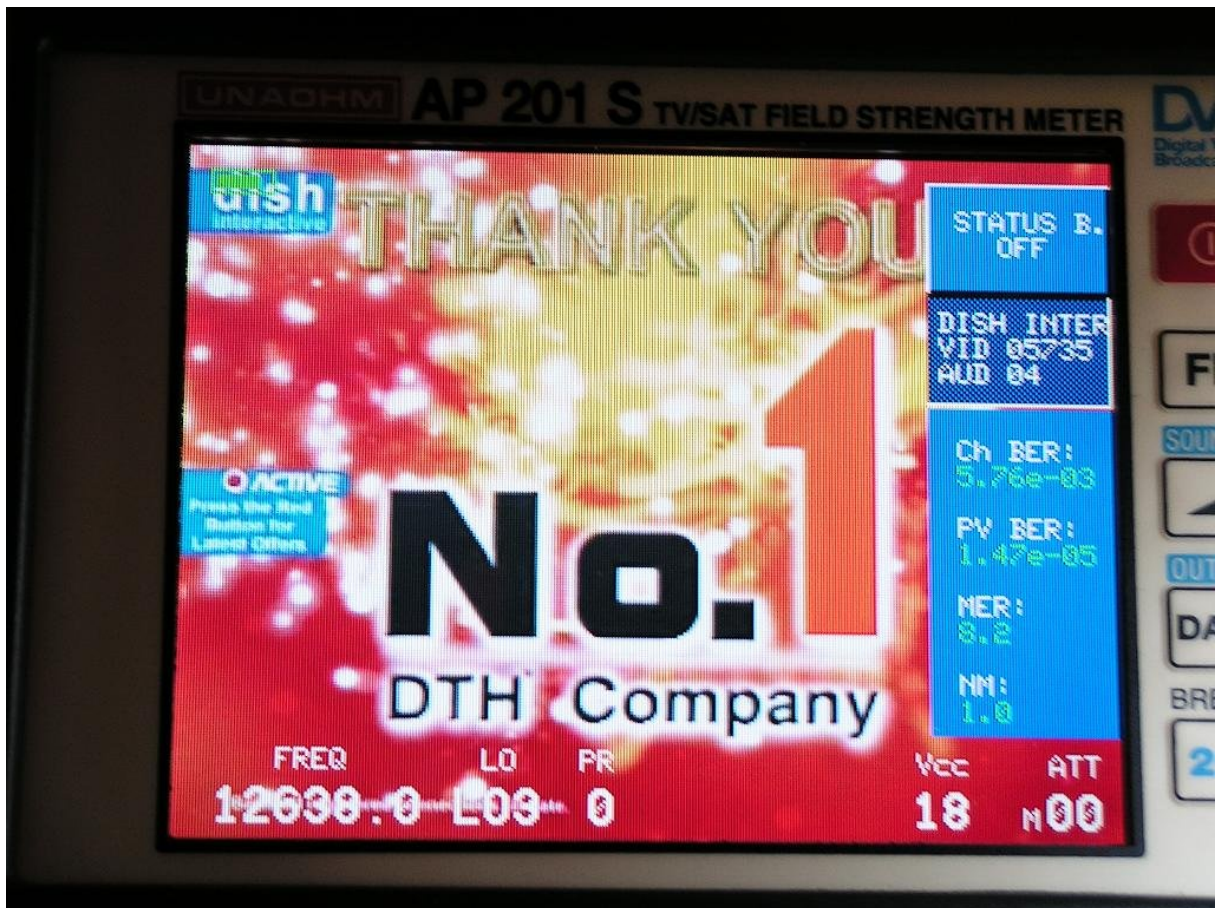

NSS 6 at 95,0°E - KU Indian sub-continent SPOT : Reception report about the last changes from TP INVC3

Quality Q/MER diagnostics : permanently oscillating gainings growth 0,5-3,5 dB by FEC =2/3 dB without any uncorrected reed solomon RU blocks in the locking period 10 minutes / PF 365 in central Slovakia 31.1.2009

dish interactive

dishtv 

WISH KARO. DISH KARO.

ACTIVE
Press the Red Button for Latest Offers

RECHARGE FREE

STATUS B. OFF

DISH INTER
VID 05735
AUD 04

Ch BER: 5.76e-03
PV BER: 1.47e-05
MER: 0.2
NM: 1.0

FREQ 12638.0 LO L03 PR 0 Vcc 18 ATT M00

NETWORK INFORMATION TABLE
NETWORK NAME: Dishtv
O/P 95.0 E LV
PROGRAM INDEX

1	ICICI Data			
2	DISH INTERACTIV	VID 05735	AUD 04	
3	OTV	VID 02002	AUD 01	
4	PTC Punjab	VID 02005	AUD 01	
5	COLORS	VID 02010	AUD 01	
6	ICICI ACTIVE	VID 02014	AUD 01	
7	ZEE TV	VID 02017	AUD 01	