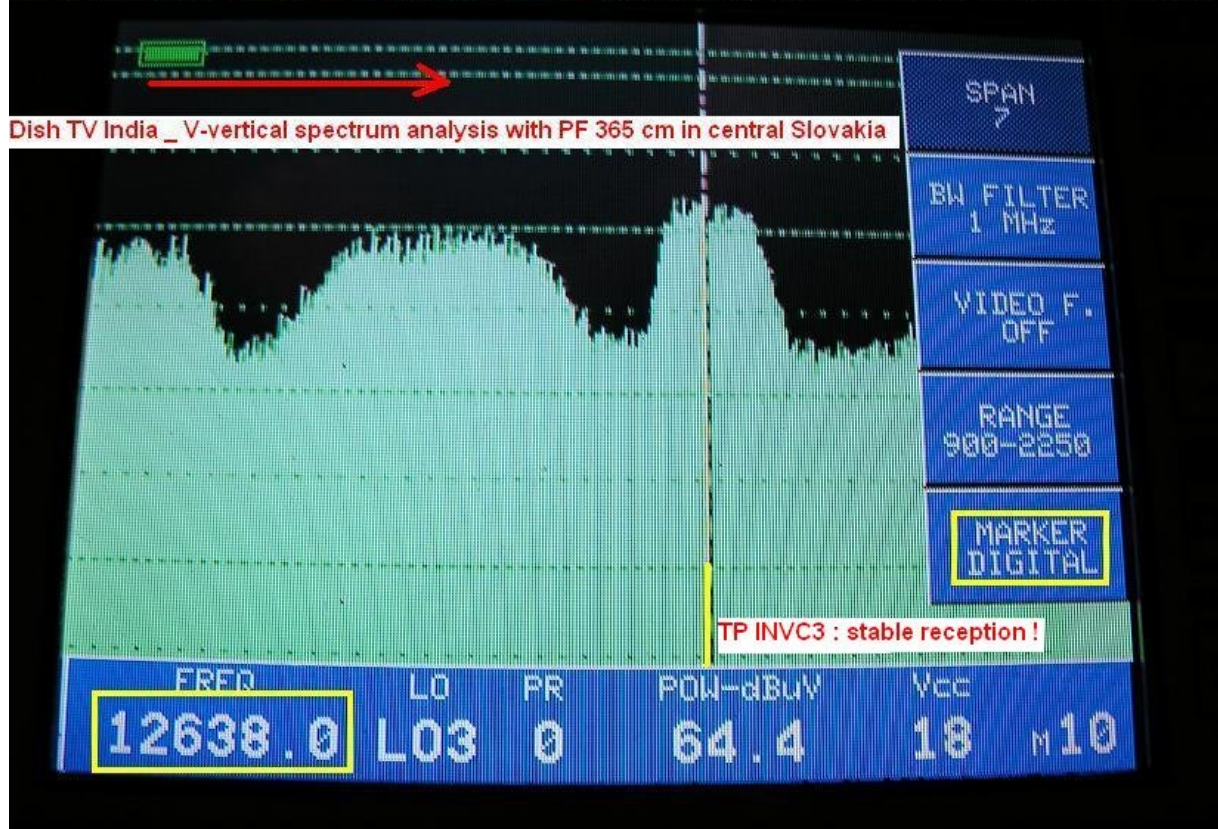

NSS 6 at 95,0°E - KU Indian sub-continent SPOT : Reception report about the last changes from TP INVC3

Quality Q/MER diagnostics : permanently oscillating gainings growth 0,5-3,5 dB by FEC =2/3 dB without any uncorrected reed solomon RU blocks in the locking period 10 minutes / PF 365 in central Slovakia 31.1.2009

Satellite name : NSS 6 at 95,0°W

Frequency : 12 638 MHz

Polarity : V

SR : 13 300

FEC : 2/3

CZECH & SLOVAK SATELLITE DX CLUB <http://dxsatcs.com>

SATELLITE ENGINEERING C & KU band

Roman Dávid - author <http://dxsatcs.com/>