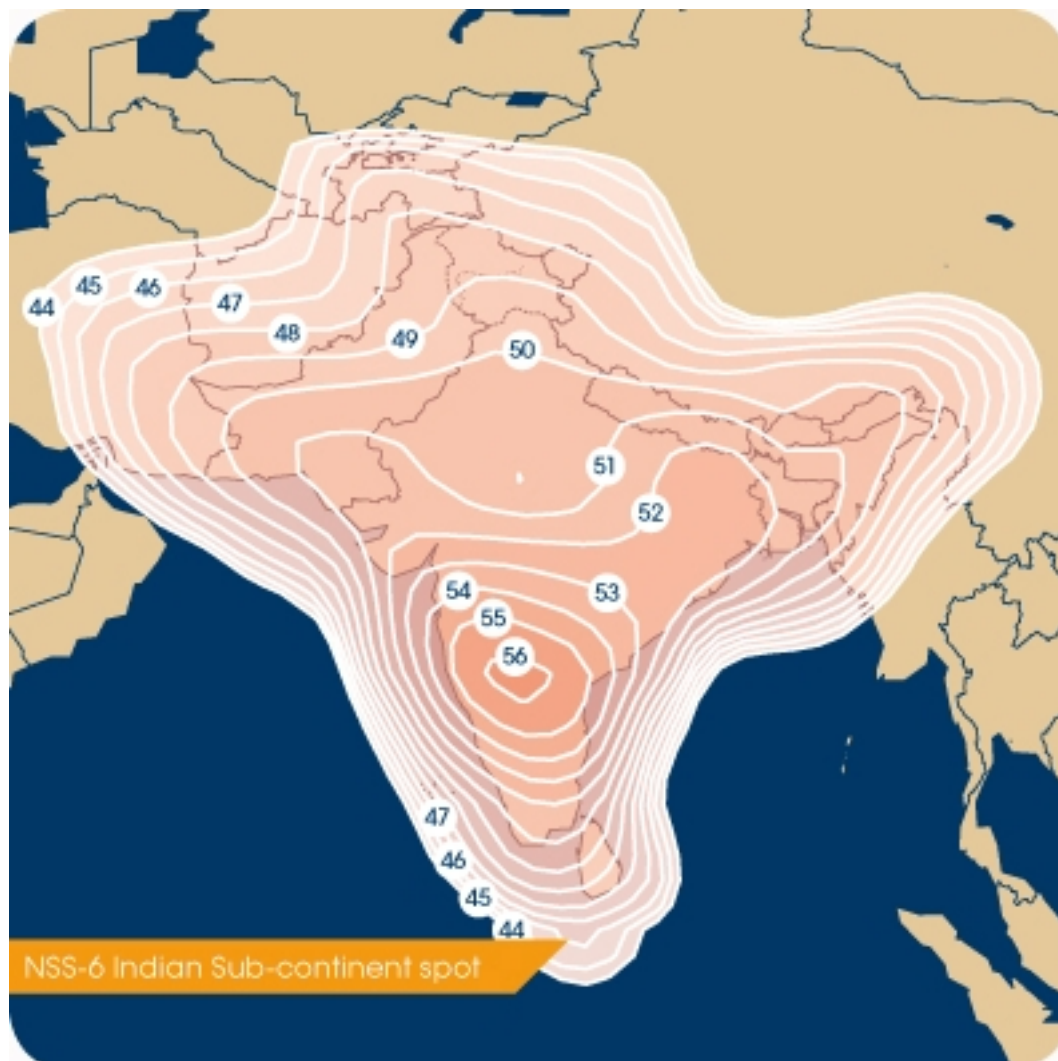

PF 3.7m _ Satellite NSS 6 at 95,0°E _ Indian Sub-continent SPOT _ Packet Dish TV

CZECH & SLOVAK **DX** SATELLITE CLUB

DX News : 12 595 H – BHAKTI ACTIVE info card on Dish TV India

NSS 6 at 95,0°E : <http://www.dxsatcs.com/content/nss-6-950-e>

NSS 6 at 95,0°E – KU Indian Sub-continenet SPOT _ PACKET Dish TV India

Measuring point : town Lučenec – central Slovakia

Elevation angle : 1,0°

DC

NETWORK INFORMATION TABLE
 NETWORK NAME: Dishtv
 O/P 95.0 E LV
 PROGRAM INDEX