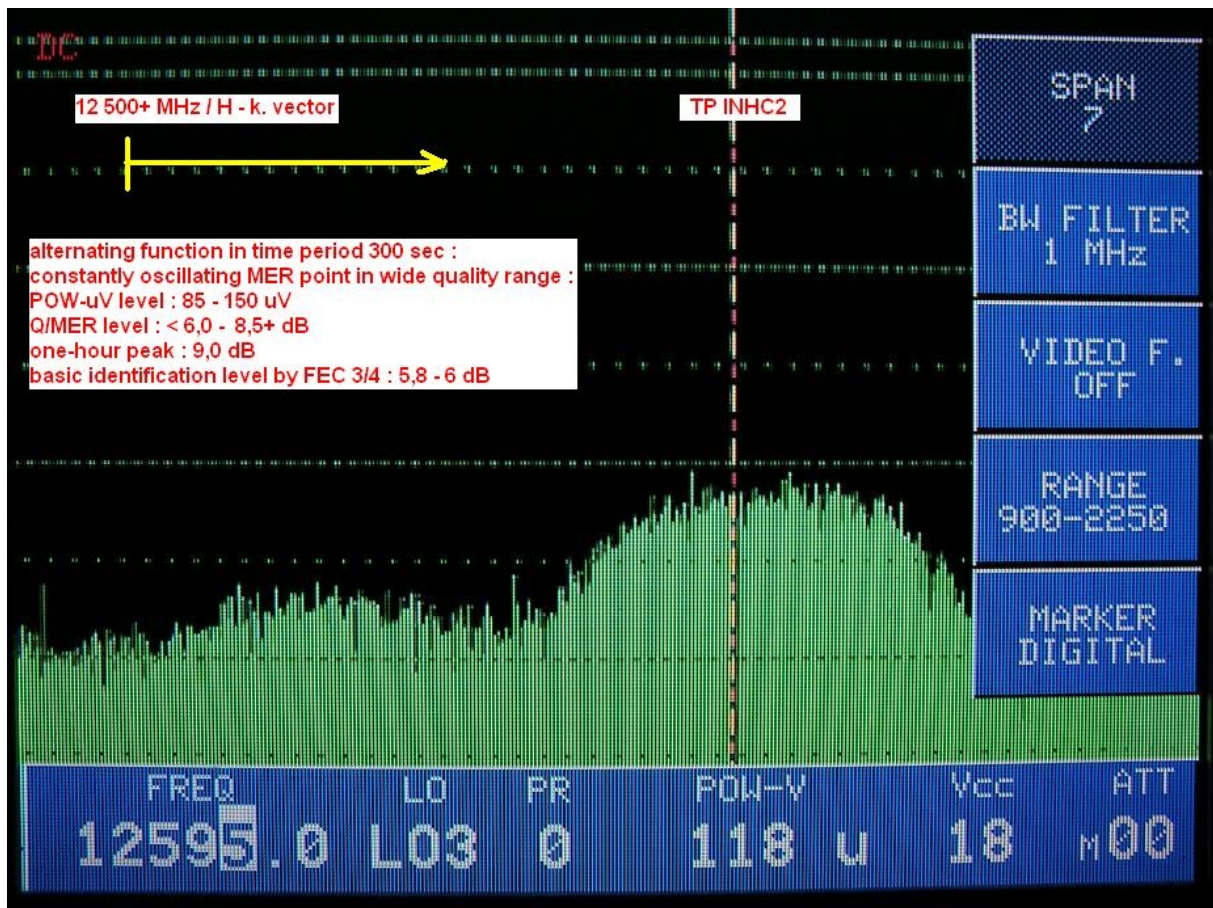

PF 3.7m _ Satellite NSS 6 at 95,0°E _ Indian Sub-continent SPOT _ Packet Dish TV

CZECH & SLOVAK **DX** SATELLITE CLUB

DX News : 12 595 H – BHAKTI ACTIVE info card on Dish TV India

NSS 6 at 95,0°E : <http://www.dxsatcs.com/content/nss-6-950-e>

NSS 6 at 95,0°E – KU Indian Sub-continenet SPOT _ PACKET Dish TV India

Measuring point : town Lučenec – central Slovakia

Elevation angle : 1,0°

DC

NETWORK INFORMATION TABLE
 NETWORK NAME: Dishtv
 O/P 95.0 E LV
 PROGRAM INDEX