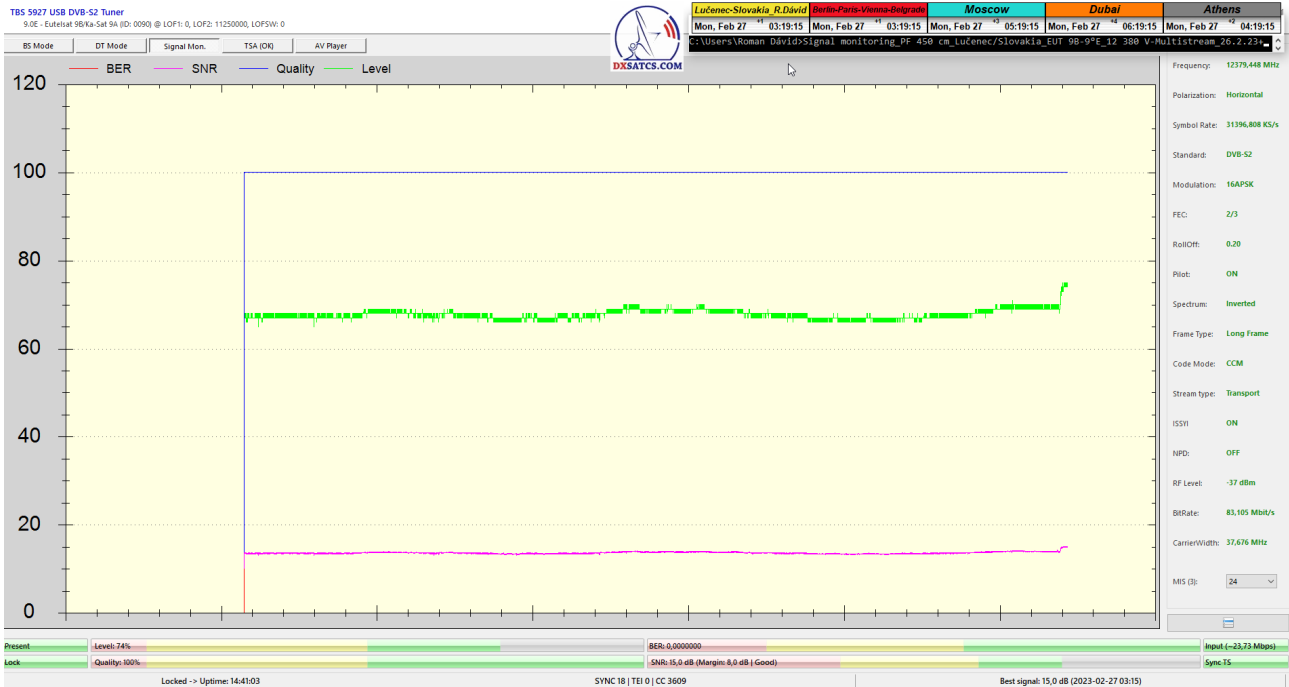

# 1. Signálny monitoring : 12 380 V \_ PF 450 cm \_ od 26.2.2023 do 1.3.2023

priebežné skeny : Locked UP-time : od 00:05 min. do 72+ hodín

TBS 5927 USB DVB-S2 Tuner  
9.0E - Eutelsat 58Ka-Sat 9A (ID: 0090) @ LOF1: 0, LOF2: 1125000, LOFSW: 0

Lučenec-Slovakia	R.David	Paris-Paris-Vienne-Solignac	Moscow	Dubai	Athens
Tue, Feb 28	03:43:09	Tue, Feb 28	03:43:09	Tue, Feb 28	05:43:09
* Users: Roman David - Signal monitoring_PP_45e_cn_Lučenec/Slovakia_EU_98-9*E_12_388_V-Plus11strcam_26.2.23					

Frequency: 12379.448 MHz  
Polarization: Horizontal  
Symbol Rate: 31396.808 KS/s  
Standard: DVB-S2  
Modulation: 16APSK  
FEC: 2/3  
RollOff: 0.20  
Pilot: ON  
Spectrum: Inverted  
Frame Type: Long Frame  
Code Mode: CCM  
Stream type: Transport  
ISSI: ON  
NPD: OFF  
RF Level: -37 dBm  
BitRate: 83.105 Mbit/s  
CarrierWidth: 37.676 MHz  
MIS (B): 24

Present Level: 74% BER: 0.000000 Input (-23.78 Mbps)  
Lock Quality: 100% SNR: 14.8 dB (Margin: 7.8 dB | Good) Sync TS  
Locked -> Uptime: 39:04:55 SYNC 46 | TEI 0 | CC 8908 Best signal: 15.3 dB (2023-02-27 05:00)