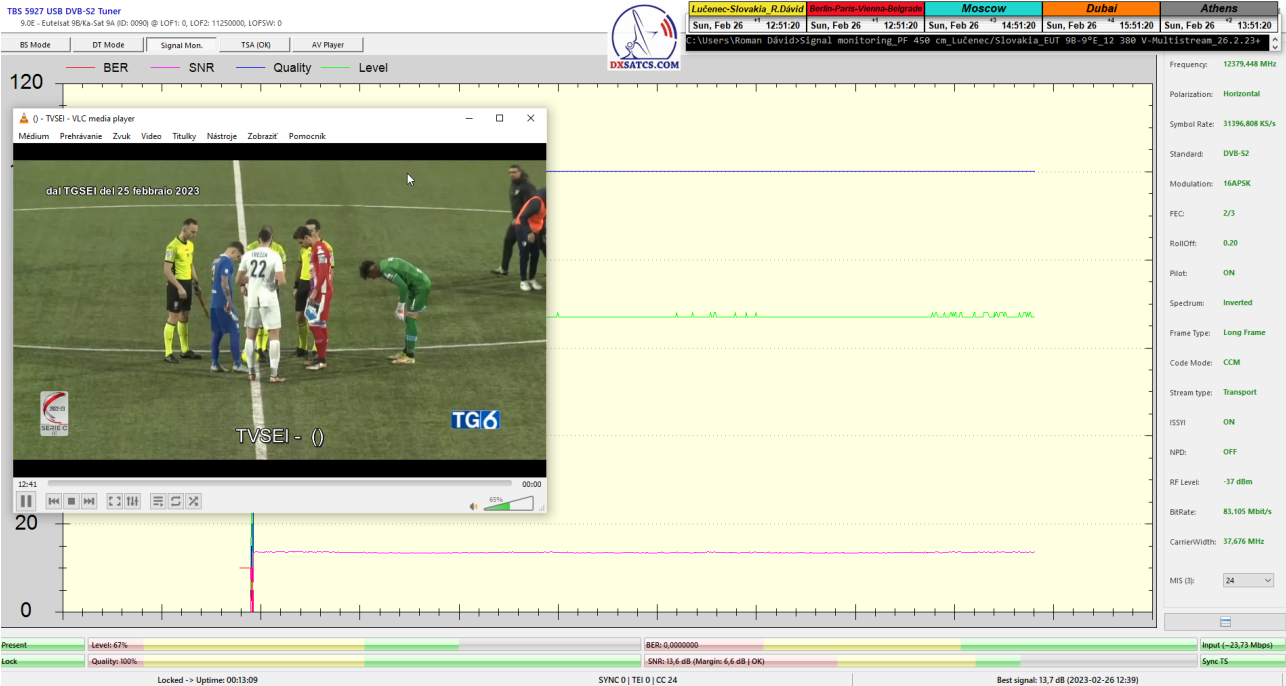

# 1. Signálny monitoring : 12 380 V \_ PF 450 cm \_ od 26.2.2023 do 1.3.2023

priebežné skeny : Locked UP-time : od 00:05 min. do 72+ hodín

TBS 5927 USB DVB-S2 Tuner  
9.0E - Eutelsat 58Ka-Sat 9A (ID: 0090) @ LOF1: 0, LOF2: 1125000, LOFSW: 0

Frequency: 12379.448 MHz  
Polarization: Horizontal  
Symbol Rate: 31396.808 KS/s  
Standard: DVB-S2  
Modulation: 16APSK  
FEC: 2/3  
RollOff: 0.20  
Pilot: ON  
Spectrum: Inverted  
Frame Type: Long Frame  
Code Mode: CCM  
Stream type: Transport  
ISSI: ON  
NPD: OFF  
RF Level: -37 dBm  
BitRate: 83.105 Mbit/s  
CarrierWidth: 37.676 MHz  
MIS (B): 24